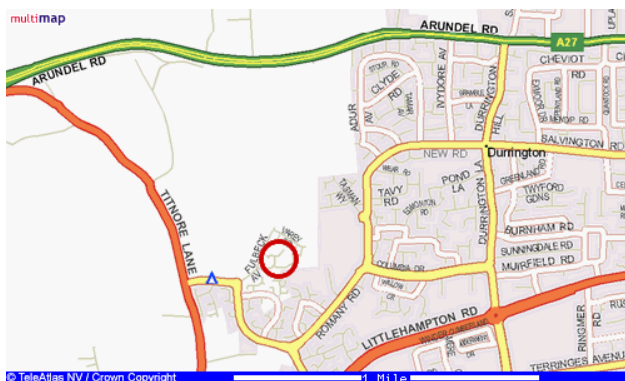

'Survival Squad' Scout Novels

Is your Cub or Scout a fan of **Bear Grylls**, if so he or she will love these novels? The 'Survival Squad' set of four books are written by a Scouter for young people. At the Worthing Shop the books are on **Special Offer**, so call in soon to avoid disappointment.

Start Up Package for New Beavers & Cubs

We are again giving parents a discount when buying a new Beaver or Cub Sweatshirt along with Activity Trousers (or shorts), baseball cap & either a drinks bottle or tote bag, a saving of £3.50. This is **only available at the Worthing Scout Shop**.

Our prices offer a considerable saving over high street prices at school outfitters, where uniform prices are around 50% higher than ours.

'Parent's Guides' to Scouting

Leaders, excellent new booklets have been produced by Scout Shops as an introduction to Scouting for the Parents of new Beavers, Cubs, Scouts and Explorers. There is a separate Guide for each Section. Whilst they are free, there is a limited supply, so please only ask for the number which you presently require, on your next visit to the Shop.

The Guides are only available from the Worthing District Scout Shop.

All Leaders – We hold all your needs for woggles, investiture certificates, Chief Scout award certificates, record cards, thanks cards & badges and Beaver & Cub medals.

Opening days/times

Saturdays 10.00 a.m. – 12 noon

Wednesdays 6.00 p.m. – 8.00 p.m.

Term-time only.

Location

At the HQ of 1st Durrington Scout Group,
Northbrook Barn Community Centre,
Squadron Drive, West Durrington,
Worthing, BN13 3SL.

Close to the David Lloyd Centre & to the
West Worthing Club.